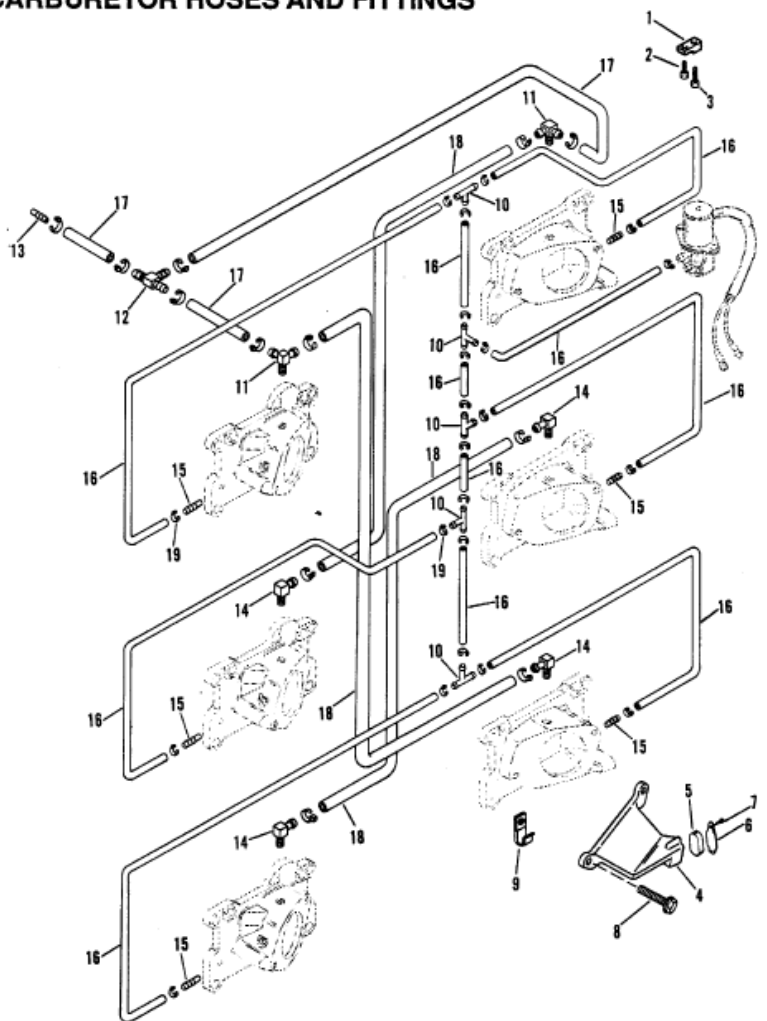

CARBURETOR HOSES AND FITTINGS

Parts List

Ref	Class	Part	Description	Qty	Comment	Footnote
1		45315	TERMINAL BLOCK	1		
2	10	48409	SCREW	1		
3	10	48408	SCREW	1		
4		17498A 1	THROTTLE CABLE BRACKET	1		
5		39519	CUP	1		
6		98889	LATCH	1		
7	10	42975	DRIVE SCREW	2		
8	10	815160 40	SCREW	2		
9	54	61001	J-CLAMP	2		
10	22	59169	TEE FITTING	5		
11	22	13034 1	REDUCING TEE (.200 O.D.)	2		
12	22	13033	TEE FITTING (.200 O.D.)	1		
13	22	13035	FITTING	1		4
14	22	99664	ELBOW	4		
15	22	13035 1	FITTING	6		
16	32	99126 88	HOSE	2		
17	32	14301 65	HOSE	1		
18	32	99129 80	HOSE	2		
19		56762	STA-STRAP	AR		8